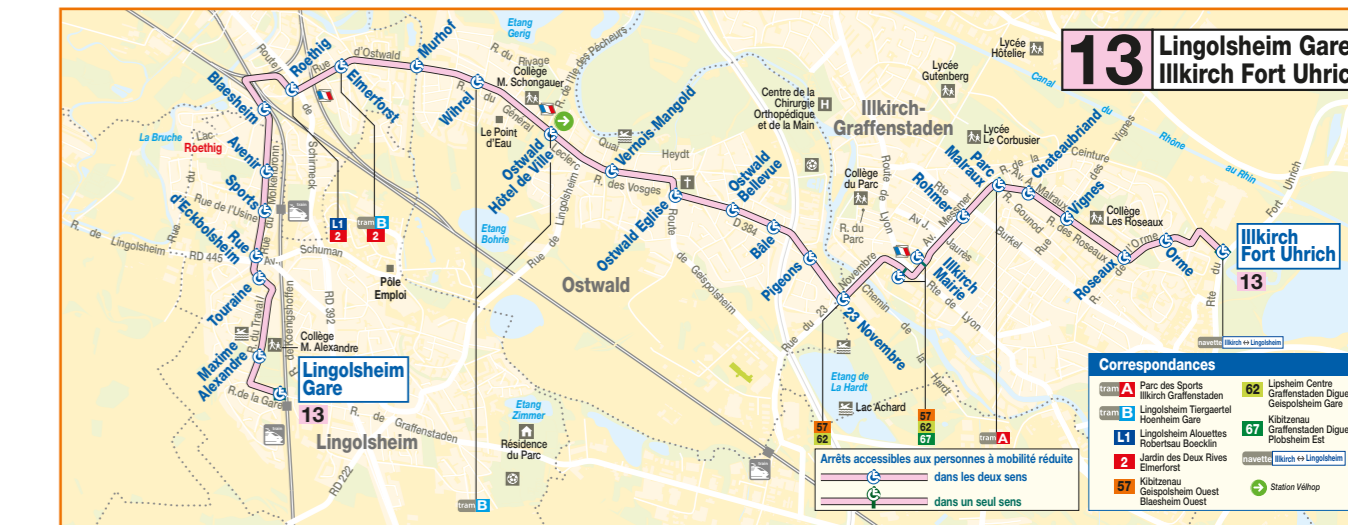

Samedi / Saturday / Samstag

13 Direction / Richtung Lingolsheim Gare

Table of bus departures for route 13 towards Lingolsheim Gare, including stops like Illkirch Fort Uhrich, Parc Malraux, and Ostwald Hotel de Ville.

13 Direction / Richtung Illkirch Fort Uhrich

Table of bus departures for route 13 towards Illkirch Fort Uhrich, including stops like Lingolsheim Gare, Roethig, and Elmerforst.

Dimanche et jours fériés / Sunday and public holidays / Sonn- und Feiertage

13 Direction / Richtung Lingolsheim Gare

Table of bus departures for route 13 towards Lingolsheim Gare on Sundays and public holidays.

13 Direction / Richtung Illkirch Fort Uhrich

Table of bus departures for route 13 towards Illkirch Fort Uhrich on Sundays and public holidays.