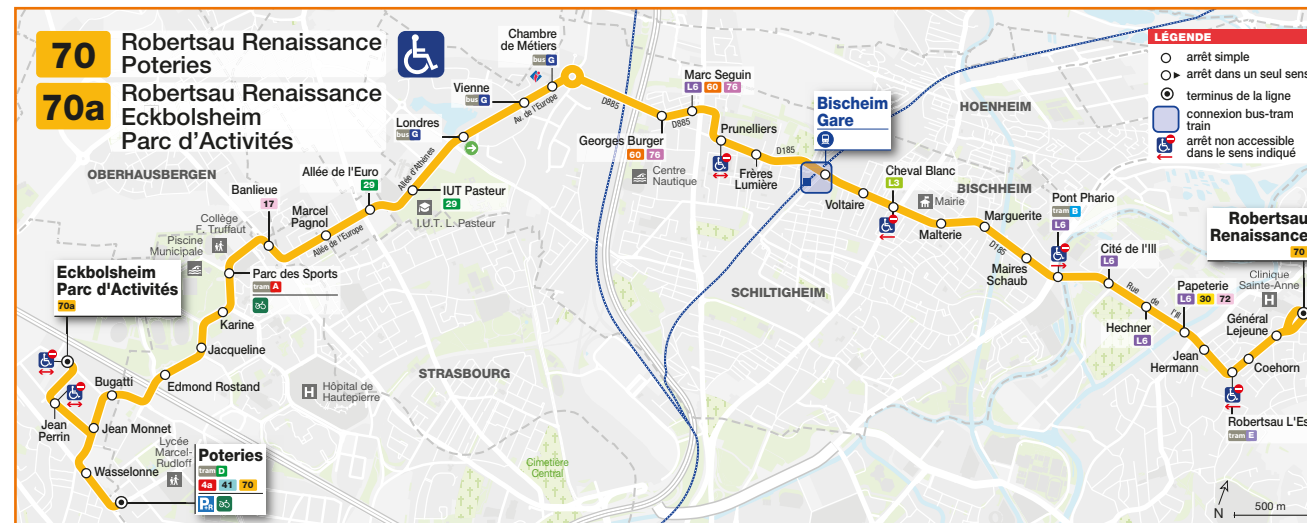

All buses on this bus route have low boarding platforms for disabled access. This bus line has disabled access, however only specific stops are suitable for the disabled access equipment. These stops are indicated by symbols; you can find them on the line diagram in this timetable.