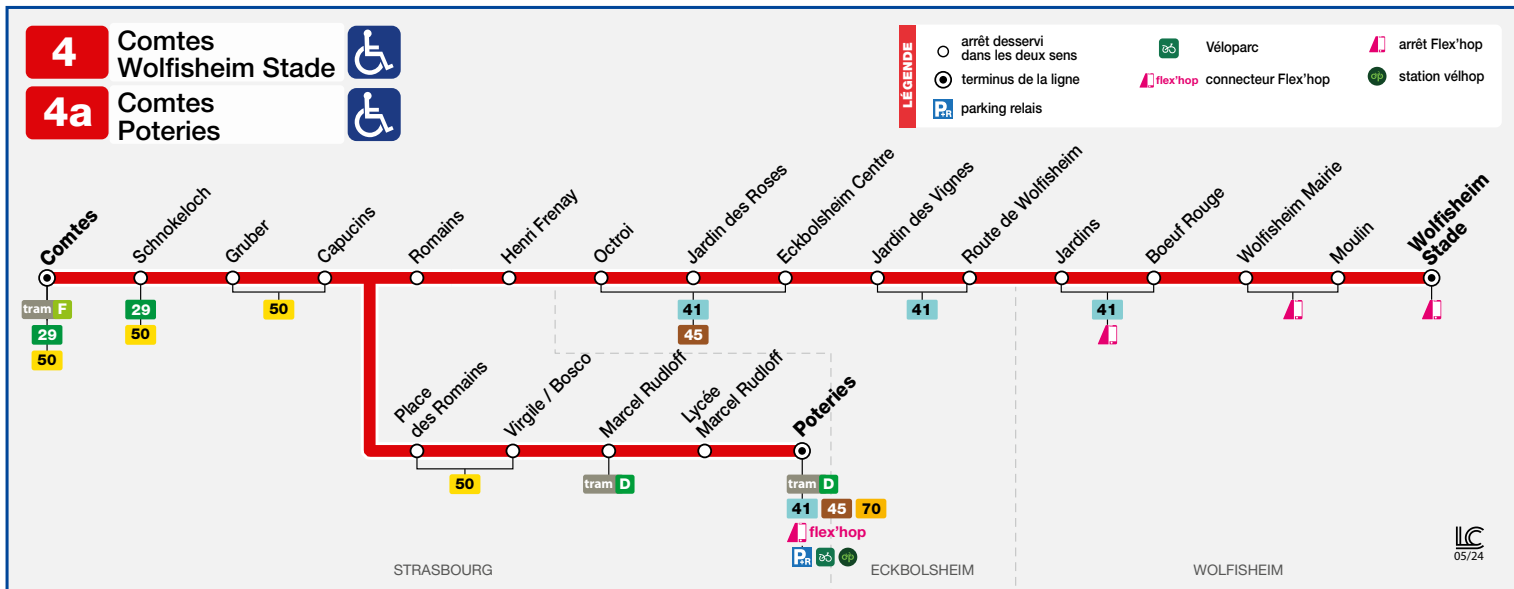

## HORAIRES BUS Timetable / Fahrplan

DU From Vom **26/08/2024** au Until Bis **06/07/2025**

4 Direction / Richtung Comtes

Table with 21 columns and 14 rows of bus departure times for the Comtes direction. Rows include stations: WOLFISHEIM STADE, ECKBOLSHEIM CENTRE, POTERIES, VIRGILE-BOSCO, CAPUCINS, and COMTES.

4 Direction / Richtung Wolfisheim Stade

4a Direction / Richtung Poteries

Table with 21 columns and 14 rows of bus departure times for the Wolfisheim Stade direction. Rows include stations: COMTES, CAPUCINS, VIRGILE-BOSCO, POTERIES, OCTROI, ECKBOLSHEIM CENTRE, and WOLFISHEIM STADE.

4 Direction / Richtung Comtes

Table with 22 columns (stops) and 5 rows per section. Sections include: WOLFISHEIM STADE, ECKBOLSHEIM CENTRE, POTERIES, VIRGILE-BOSCO, CAPUCINS, COMTES. Multiple sections are listed sequentially.