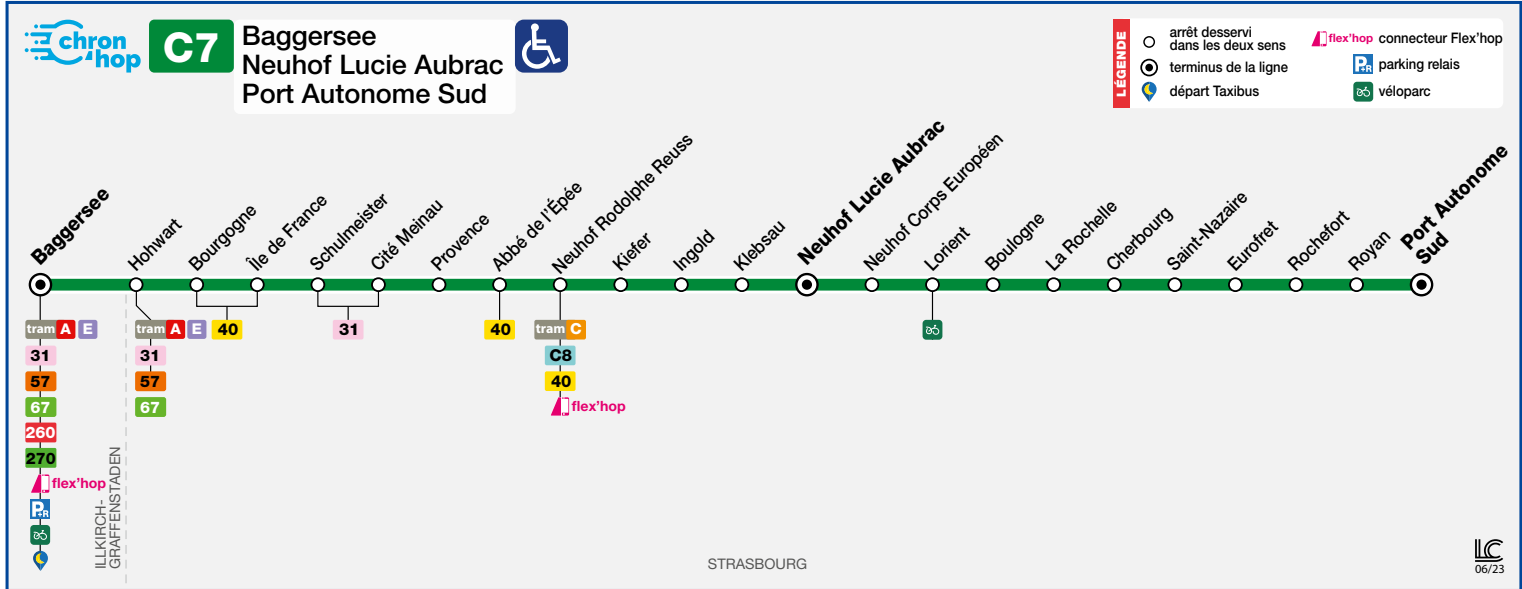

HORAIRES BUS

Timetable / Fahrplan

DU From Vom **28/08/2023** au Until Bis **07/07/2024**

Périodes horaires Bus 2023/2024 / Bus timetables 2023/2024 / Busfahrplan 2023/2024

AOÛT 2023	SEPTEMBRE	OCTOBRE	NOVEMBRE	DÉCEMBRE	JANVIER 2024	FÉVRIER	MARS	AVRIL	MAI	JUIN	JUILLET
M 1	V 1	D 1	M 1	V 1	L 1	J 1	V 1	L 1	M 1	S 1	L 1
M 2	S 2	L 2	J 2	S 2	M 2	V 2	S 2	M 2	J 2	D 2	M 2
J 3	D 3	M 3	V 3	D 3	M 3	S 3	D 3	M 3	V 3	L 3	M 3
V 4	L 4	M 4	S 4	L 4	J 4	D 4	L 4	J 4	S 4	M 4	J 4
S 5	M 5	J 5	D 5	M 5	V 5	L 5	M 5	V 5	D 5	M 5	V 5
D 6	M 6	V 6	L 6	M 6	S 6	M 6	M 6	S 6	L 6	J 6	S 6
L 7	J 7	S 7	M 7	J 7	D 7	M 7	J 7	D 7	M 7	V 7	D 7
M 8	V 8	D 8	M 8	V 8	L 8	J 8	V 8	L 8	M 8	S 8	L 8
M 9	S 9	L 9	J 9	S 9	M 9	V 9	S 9	M 9	J 9	D 9	M 9
J 10	D 10	M 10	V 10	D 10	M 10	S 10	D 10	M 10	V 10	L 10	M 10
V 11	L 11	M 11	S 11	L 11	J 11	D 11	L 11	J 11	S 11	M 11	J 11
S 12	M 12	J 12	D 12	M 12	V 12	L 12	M 12	V 12	D 12	M 12	V 12
D 13	M 13	V 13	M 13	S 13	M 13	M 13	M 13	S 13	L 13	J 13	S 13
L 14	J 14	S 14	M 14	J 14	D 14	M 14	J 14	D 14	M 14	V 14	D 14
M 15	V 15	D 15	M 15	V 15	L 15	J 15	V 15	L 15	M 15	S 15	L 15
M 16	S 16	L 16	J 16	S 16	M 16	V 16	S 16	M 16	J 16	D 16	M 16
J 17	D 17	M 17	V 17	D 17	M 17	S 17	D 17	M 17	V 17	L 17	M 17
V 18	L 18	M 18	S 18	L 18	J 18	D 18	L 18	J 18	S 18	M 18	J 18
S 19	M 19	J 19	D 19	M 19	V 19	L 19	M 19	V 19	D 19	M 19	V 19
D 20	M 20	V 20	L 20	M 20	S 20	M 20	M 20	S 20	L 20	J 20	S 20
L 21	J 21	S 21	M 21	J 21	D 21	M 21	J 21	D 21	M 21	V 21	D 21
M 22	V 22	D 22	M 22	V 22	L 22	J 22	V 22	L 22	M 22	S 22	L 22
M 23	S 23	L 23	J 23	S 23	M 23	V 23	S 23	M 23	J 23	D 23	M 23
J 24	D 24	M 24	V 24	D 24	M 24	S 24	D 24	M 24	V 24	L 24	M 24
V 25	L 25	M 25	S 25	L 25	J 25	D 25	L 25	J 25	S 25	M 25	J 25
S 26	M 26	J 26	D 26	M 26	V 26	L 26	M 26	V 26	D 26	M 26	V 26
D 27	M 27	V 27	L 27	M 27	S 27	M 27	M 27	S 27	L 27	J 27	S 27
L 28	J 28	S 28	M 28	J 28	D 28	M 28	J 28	D 28	M 28	V 28	D 28
M 29	V 29	D 29	M 29	V 29	L 29	J 29	V 29	L 29	M 29	S 29	L 29
M 30	S 30	L 30	J 30	S 30	M 30	V 30	S 30	M 30	J 30	D 30	M 30
J 31		M 31		D 31	M 31		D 31		V 31		M 31

- Période bleue (du lundi au vendredi)
  Blue period (Monday to Friday)
  Blaue Periode (Montag bis Freitag)
- Période orange (samedi)
  Orange period (Saturday)
  Orange Periode (Samstag)
- Période rose (dimanche et jours fériés)
  Pink period (Sunday and public holidays)
  Rosa Periode (Sonn- und Feiertage)
- Période verte
  Green period
  Grüne Periode
- Période horaire été
  Summer timetable
  Sommerfahrplan
- Aucune circulation
  No traffic
  Keine Fahrten